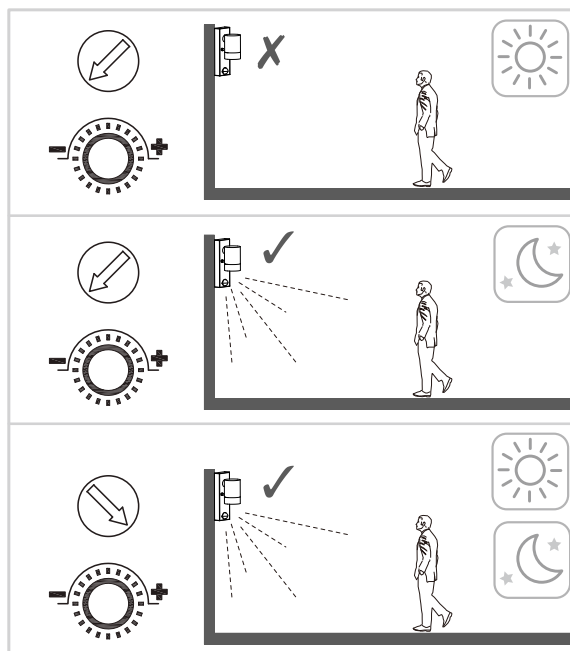

LUTEC

Timer

Sensor

Lux

Activate sensor override mode

De-activate sensor override mode

LUTEC Europe NV

Ruiterijschool 14
B-2930 Brasschaat - Belgium
+32 3 284 51 62
info@luteceurope.com
www.lutec.com