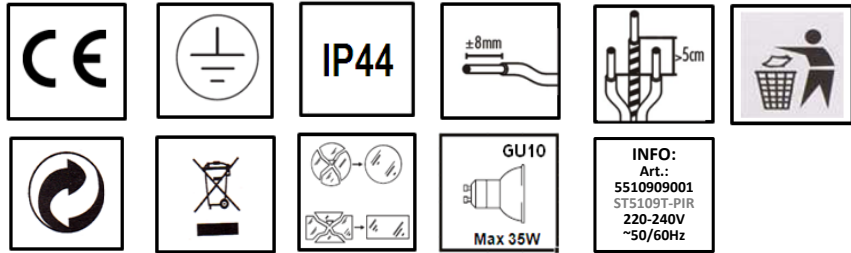

LUTEC

Timer

Sensor

Lux

Activate sensor override mode

De-activate sensor override mode

LUTEC Europe NV

Ruiterijschool 14
B-2930 Brasschaat - Belgium
+32 3 284 51 62
info@luteceurope.com
www.lutec.com