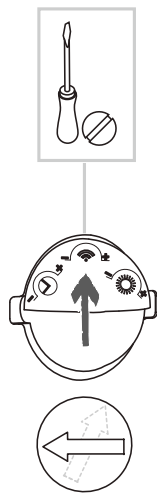

LUTEC

Timer

Sensor

Lux

Activate sensor override mode

De-activate sensor override mode

LUTEC Europe NV

Ruiterijschool 14
B-2930 Brasschaat - Belgium
+32 3 284 51 62
info@luteceurope.com
www.lutec.com