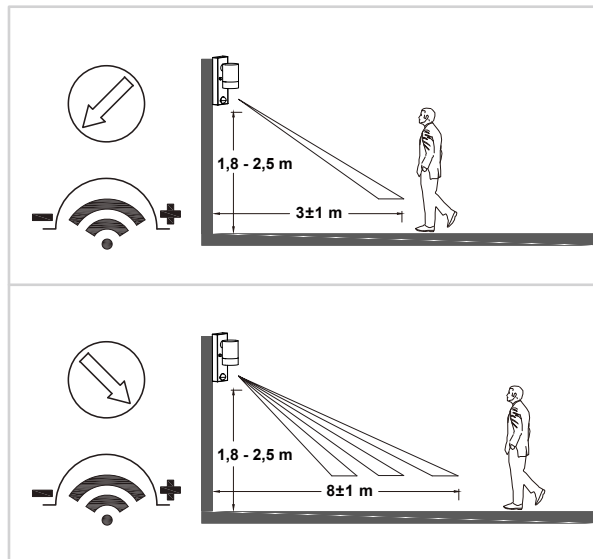

LUTEC

Timer

Sensor

Lux

Activate sensor override mode

De-activate sensor override mode

LUTEC Europe NV

Ruiterijschool 14
B-2930 Brasschaat - Belgium
+32 3 284 51 62
info@luteceurope.com
www.lutec.com