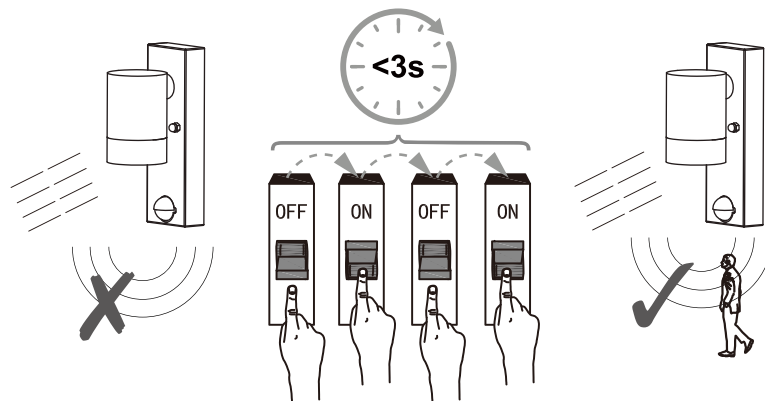

LUTEC

Timer

Sensor

Lux

Activate sensor override mode

De-activate sensor override mode

LUTEC Europe NV

Ruiterijschool 14
B-2930 Brasschaat - Belgium
+32 3 284 51 62
info@luteceurope.com
www.lutec.com