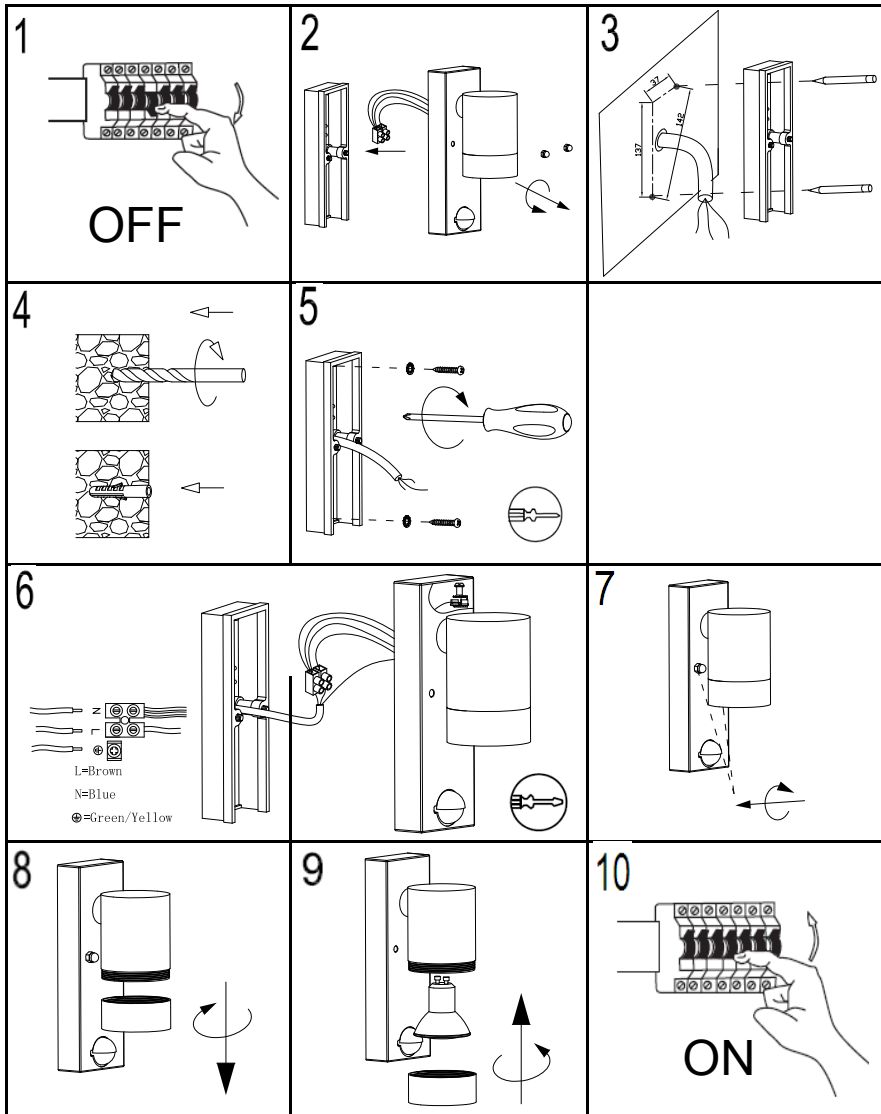

LUTEC

Timer

Sensor

Lux

Activate sensor override mode

De-activate sensor override mode

LUTEC Europe NV

Ruiterijschool 14
B-2930 Brasschaat - Belgium
+32 3 284 51 62
info@luteceurope.com
www.lutec.com