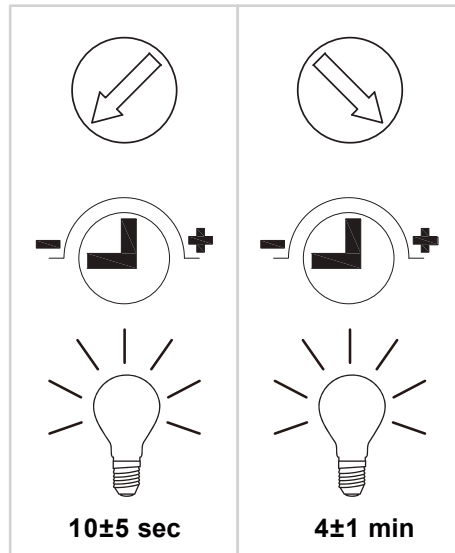

LUTEC

Timer

Sensor

Lux

Activate sensor override mode

De-activate sensor override mode

LUTEC Europe NV

Ruiterijschool 14
B-2930 Brasschaat - Belgium
+32 3 284 51 62
info@luteceurope.com
www.lutec.com