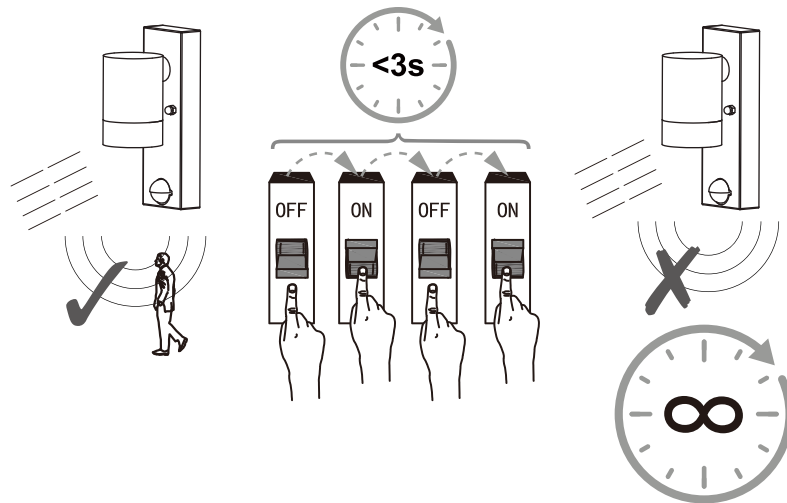

LUTEC

Timer

Sensor

Lux

Activate sensor override mode

De-activate sensor override mode

LUTEC Europe NV

Ruiterijschool 14
B-2930 Brasschaat - Belgium
+32 3 284 51 62
info@luteceurope.com
www.lutec.com